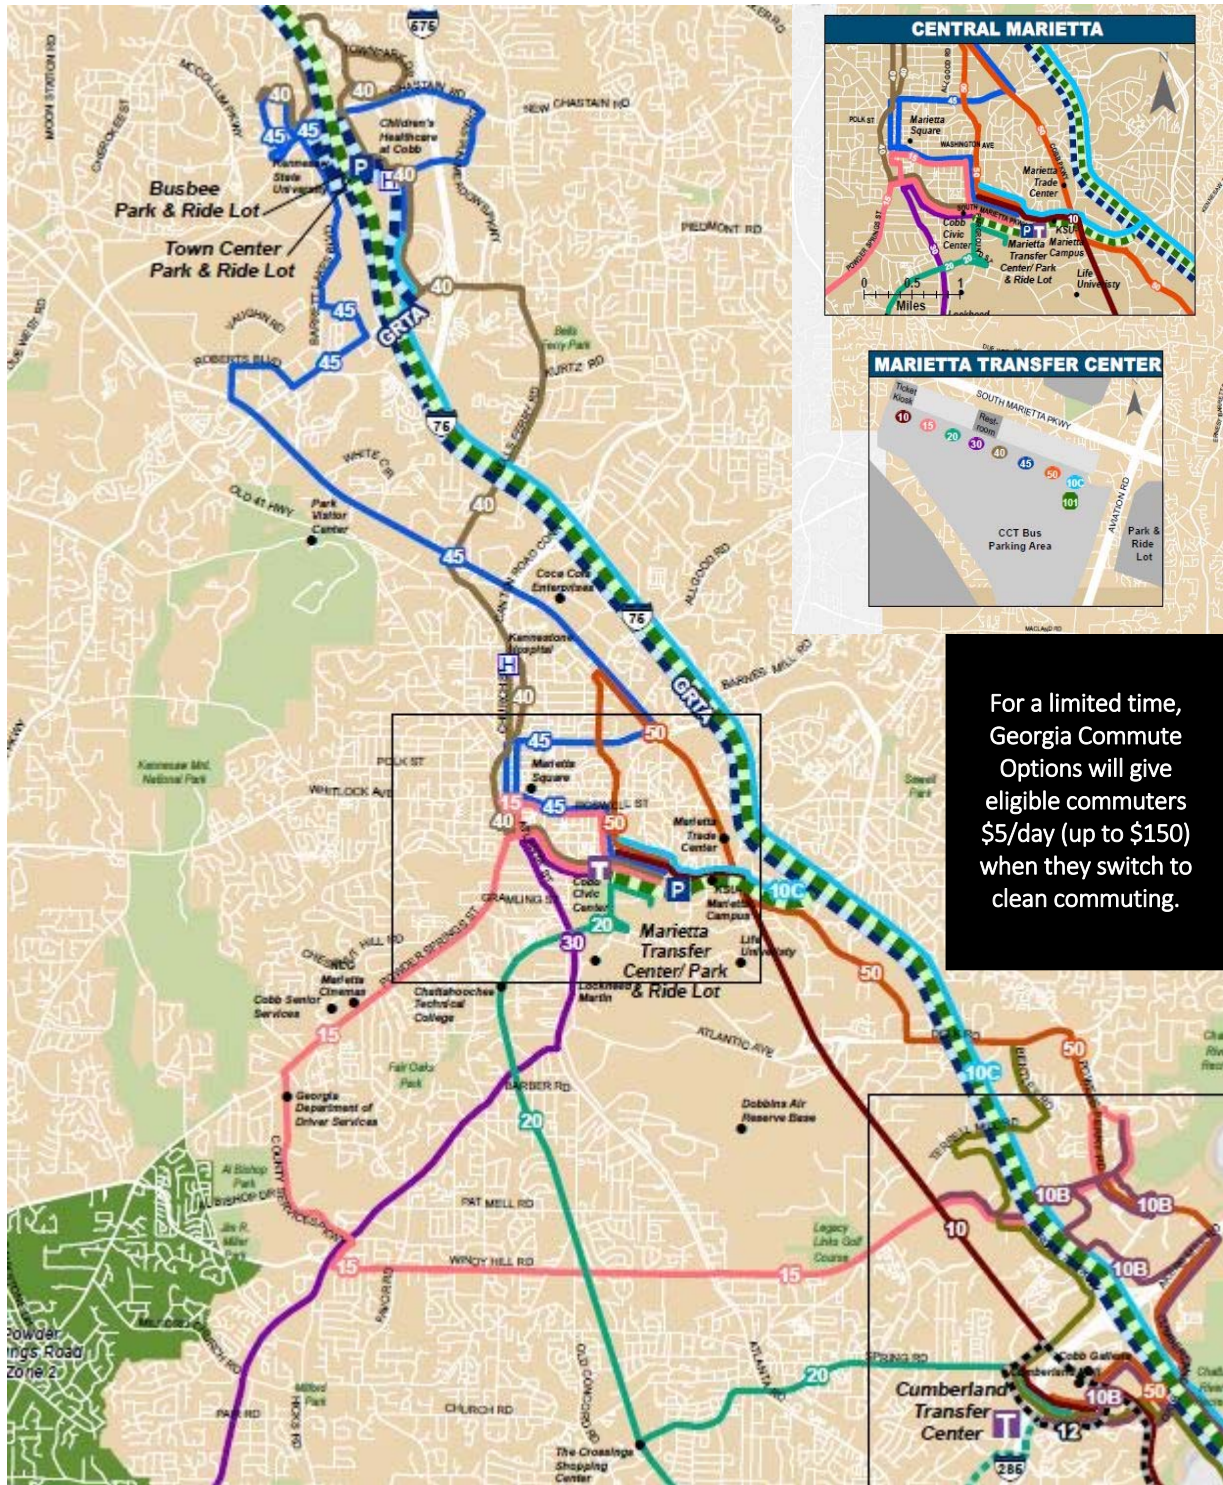

Public Transit Commute Options for Kennesaw State University

Route map courtesy of CobbLINC

<https://cobbcounty.org/images/documents/dot/cct/CCT_RouteMapMay5_2015.pdf>

KSU encourages students, staff, and faculty to log their commute via Georgia Commute Options. Participants can win prizes and learn how their commute helps them save money and reduce their carbon emissions. Top participants will be recognized through KSU's Commuter Awards program.